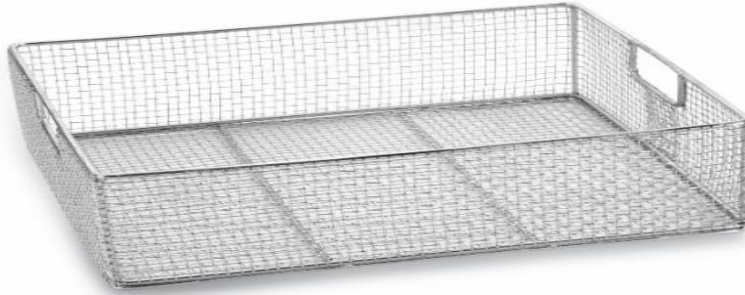

MRJ UK LTD

WR # 873 Flat Skewer

CODE	SIZE	THICKNESS
WR#87324	24"	3mm
WR#87330	30"	3mm
WR#87336	36"	3mm

WR # 850 SQUARE BREAD BASKET

CODE	LENGTH	WIDTH	HEIGHT
	In	In	In
WR#85010	10"	8"	4"
WR#85013	13"	11"	4"
WR#85015	15"	12"	4"