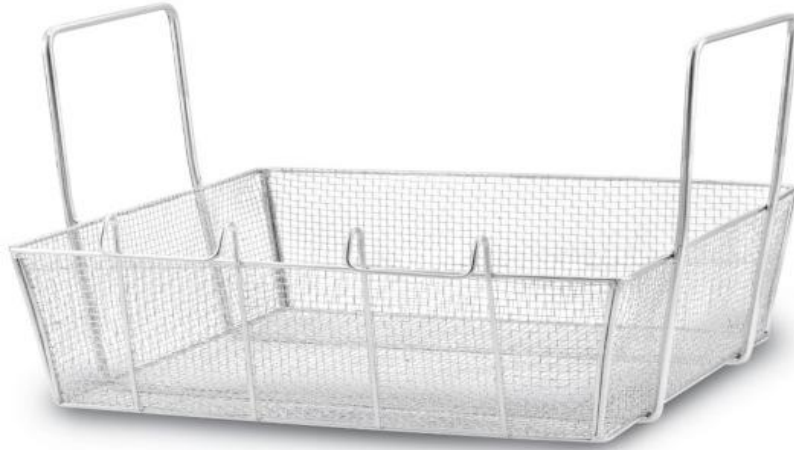

WR # 853 MEGA BASKET

CODE	Dimantions L X W X H
WR#85301	17.5" X 16.5 "X 13.5"