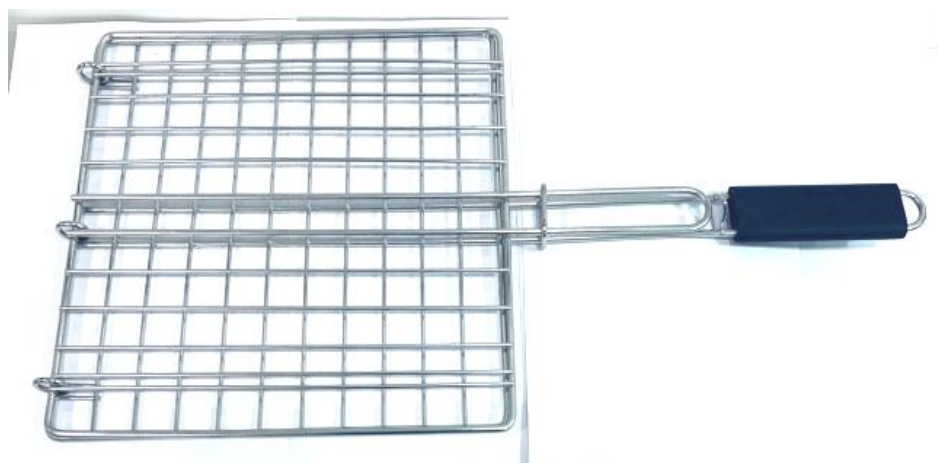

WR # 895 Parillas(Barbecue)

CODE	LENGTH cm	WIDTH cm	Handle Length
WR#89501	30	30	60
WR#89502	29	36	63